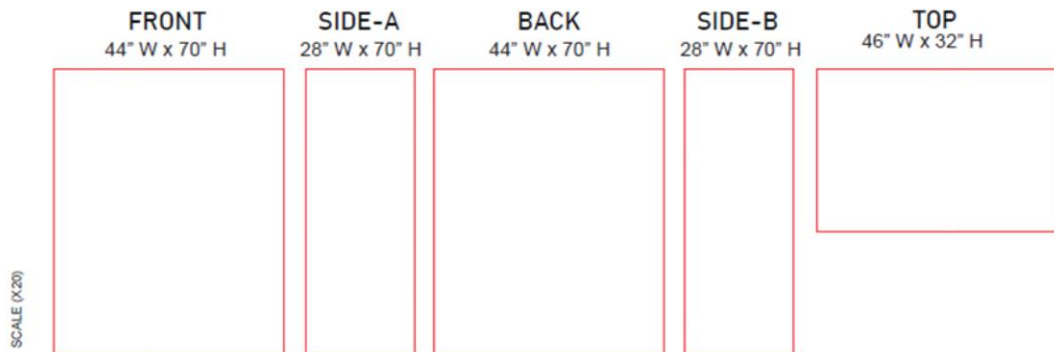

TEMPLATE BOXES AND SPEC'S

Spec's:

Please provide a High Resolution Image as bigger as possible the most accurate with the final size better for printing quality.

Full size image 150dpi is accepted

Scale image 300dpi is requiere