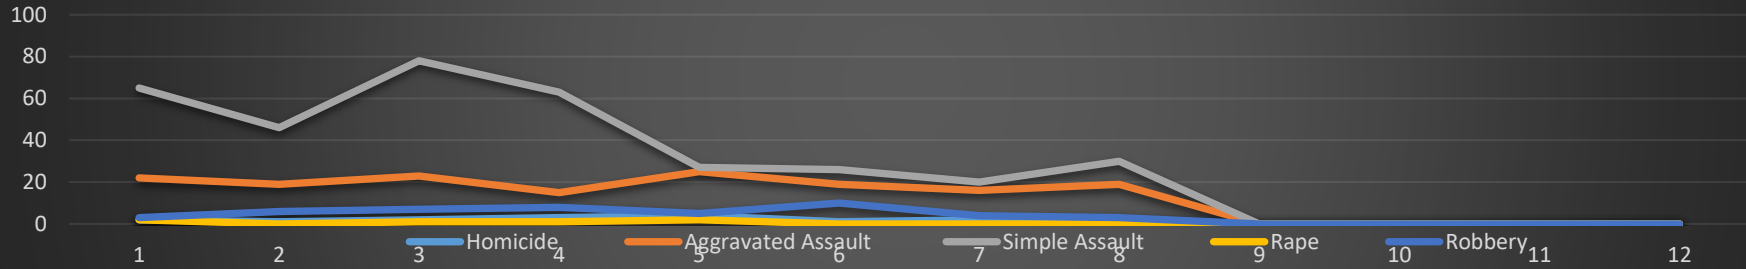

East Point Police Department Crime Stats 2022

Person Crimes	January	February	March	April	May	June	July	August	September	October	November	December	YTD
Homicide	2	1	2	3	4	1	2	2	0	0	0	0	17
Aggravated Assault	22	19	23	15	25	19	16	19	0	0	0	0	158
Simple Assault	65	46	78	63	27	26	20	30	0	0	0	0	355
Rape	2	0	1	1	2	0	0	0	0	0	0	0	6
Robbery	3	6	7	8	5	10	4	3	0	0	0	0	46
Property Crimes	January	February	March	April	May	June	July	August	September	October	November	December	YTD
Burglary	23	21	28	26	14	25	20	28	0	0	0	0	185
Motor Vehicle Theft	41	35	33	30	33	30	54	36	0	0	0	0	292
Larceny thefts	137	118	150	126	121	163	185	229	0	0	0	0	1229
TOTAL CRIMES	295	246	322	272	231	274	301	347	0	0	0	0	2288

Persons Crimes