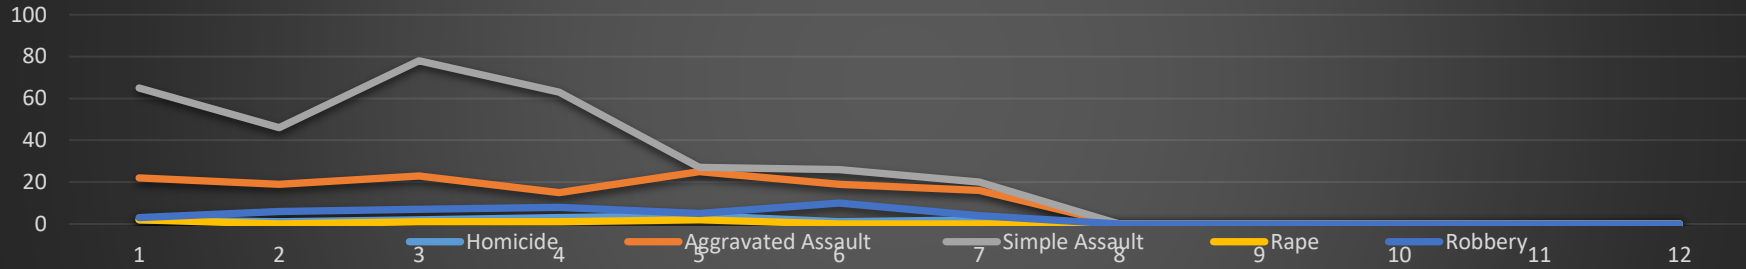

East Point Police Department Crime Stats 2022

Person Crimes	January	February	March	April	May	June	July	August	September	October	November	December	YTD
Homicide	2	1	2	3	4	1	2	0	0	0	0	0	15
Aggravated Assault	22	19	23	15	25	19	16	0	0	0	0	0	139
Simple Assault	65	46	78	63	27	26	20	0	0	0	0	0	325
Rape	2	0	1	1	2	0	0	0	0	0	0	0	6
Robbery	3	6	7	8	5	10	4	0	0	0	0	0	43
Property Crimes	January	February	March	April	May	June	July	August	September	October	November	December	YTD
Burglary	23	21	28	26	14	25	20	0	0	0	0	0	157
Motor Vehicle Theft	41	35	33	30	33	30	54	0	0	0	0	0	256
Larceny thefts	137	118	150	126	121	163	185	0	0	0	0	0	1000
TOTAL CRIMES	295	246	322	272	231	274	301	0	0	0	0	0	1941

Persons Crimes