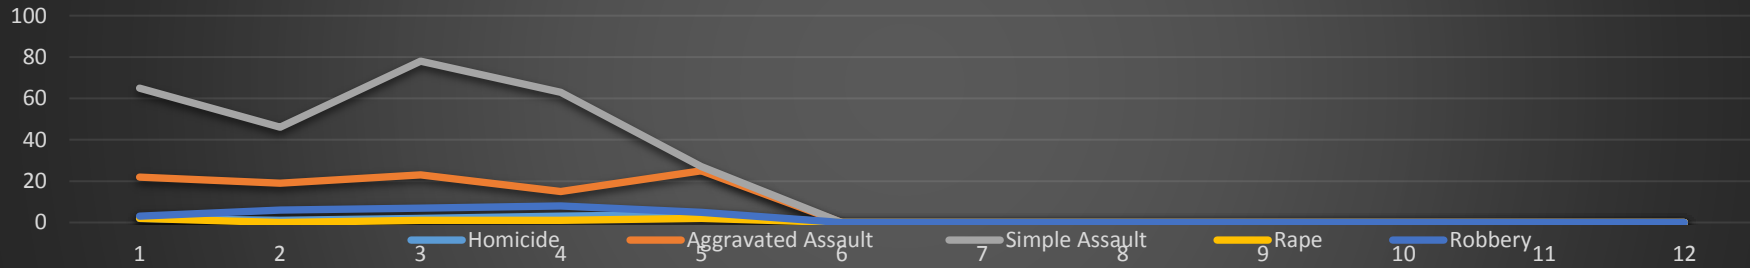

East Point Police Department Crime Stats 2022

Person Crimes	January	February	March	April	May	June	July	August	September	October	November	December	YTD
Homicide	2	1	2	3	4	0	0	0	0	0	0	0	12
Aggravated Assault	22	19	23	15	25	0	0	0	0	0	0	0	104
Simple Assault	65	46	78	63	27	0	0	0	0	0	0	0	279
Rape	2	0	1	1	2	0	0	0	0	0	0	0	6
Robbery	3	6	7	8	5	0	0	0	0	0	0	0	29
Property Crimes	January	February	March	April	May	June	July	August	September	October	November	December	YTD
Burglary	23	21	28	26	14	0	0	0	0	0	0	0	112
Motor Vehicle Theft	41	35	33	30	33	0	0	0	0	0	0	0	172
Larceny thefts	137	118	150	126	121	0	0	0	0	0	0	0	652
TOTAL CRIMES	295	246	322	272	231	0	0	0	0	0	0	0	1366

Persons Crimes