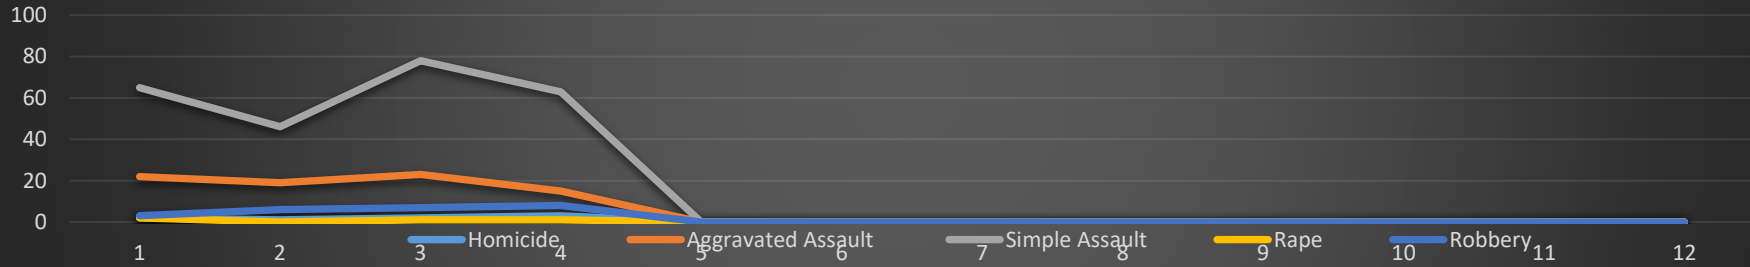

East Point Police Department Crime Stats 2022

Person Crimes	January	February	March	April	May	June	July	August	September	October	November	December	YTD
Homicide	2	1	2	3	0	0	0	0	0	0	0	0	8
Aggravated Assault	22	19	23	15	0	0	0	0	0	0	0	0	79
Simple Assault	65	46	78	63	0	0	0	0	0	0	0	0	252
Rape	2	0	1	1	0	0	0	0	0	0	0	0	4
Robbery	3	6	7	8	0	0	0	0	0	0	0	0	24
Property Crimes	January	February	March	April	May	June	July	August	September	October	November	December	YTD
Burglary	23	21	28	26	0	0	0	0	0	0	0	0	98
Motor Vehicle Theft	41	35	33	30	0	0	0	0	0	0	0	0	139
Larceny thefts	137	118	150	126	0	0	0	0	0	0	0	0	531
TOTAL CRIMES	295	246	322	272	0	0	0	0	0	0	0	0	1135

Persons Crimes