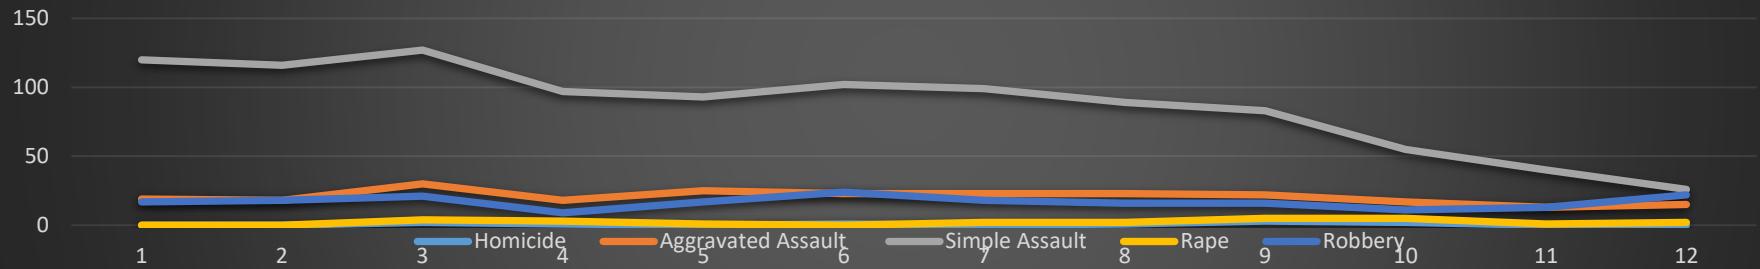

East Point Police Department Crime Stats 2019

Person Crimes	January	February	March	April	May	June	July	August	September	October	November	December	YTD
Homicide	0	0	2	1	0	1	0	1	3	2	0	0	10
Aggravated Assault	19	18	30	18	25	23	23	23	22	17	13	15	246
Simple Assault	120	116	127	97	93	102	99	89	83	55	40	26	1047
Rape	0	0	4	3	1	0	2	2	5	5	1	2	25
Robbery	17	18	21	9	17	24	18	16	16	11	13	22	202
Property Crimes	January	February	March	April	May	June	July	August	September	October	November	December	YTD
Burglary	48	30	28	43	53	47	39	68	41	27	43	21	488
Motor Vehicle Theft	88	47	40	46	31	44	49	47	28	38	28	39	525
Larceny thefts	240	172	159	226	252	254	313	237	203	236	172	183	2647
TOTAL CRIMES	532	401	411	443	472	495	543	483	401	391	310	308	5190

Persons Crimes