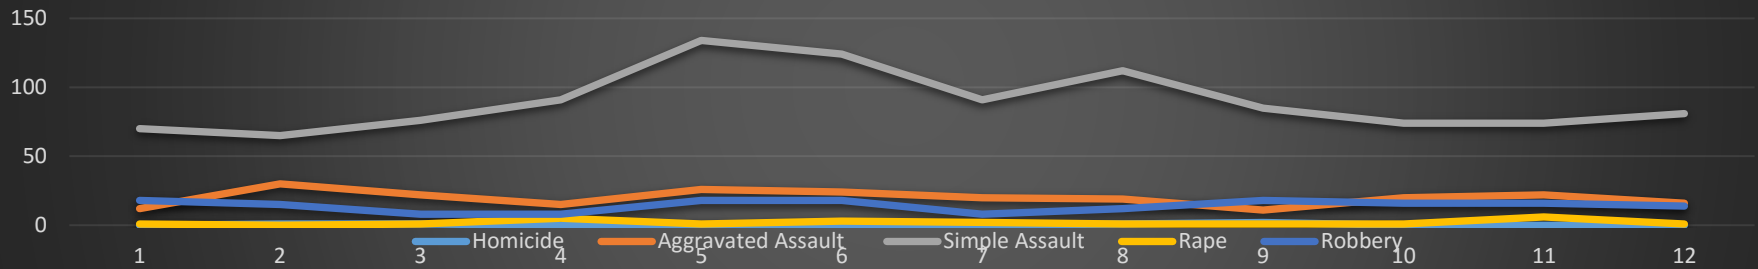

East Point Police Department Crime Stats 2018

Person Crimes	January	February	March	April	May	June	July	August	September	October	November	December	YTD
Homicide	0	1	1	0	0	0	0	1	2	0	0	0	5
Aggravated Assault	12	30	22	15	26	24	20	19	11	20	22	16	237
Simple Assault	70	65	76	91	134	124	91	112	85	74	74	81	1077
Rape	1	0	1	5	1	3	2	1	1	1	6	1	23
Robbery	18	15	8	8	18	18	8	12	18	16	16	14	169
Property Crimes	January	February	March	April	May	June	July	August	September	October	November	December	YTD
Burglary	63	45	45	34	49	37	51	55	37	41	31	31	519
Motor Vehicle Theft	53	42	45	39	55	39	52	47	45	55	47	55	574
Larceny thefts	281	219	195	242	268	271	333	283	239	254	257	248	3090
TOTAL CRIMES	498	417	393	434	551	516	557	530	438	461	453	446	5694

Persons Crimes