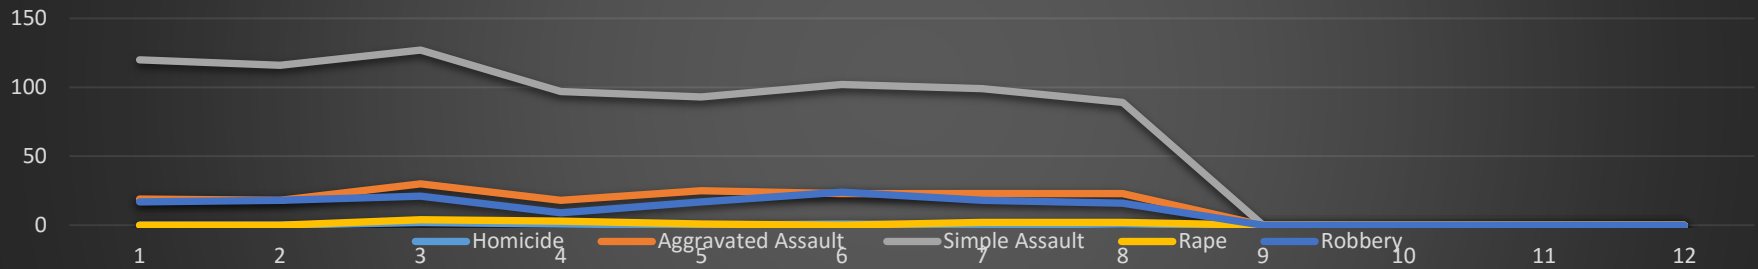

East Point Police Department Crime Stats 2019

Person Crimes	January	February	March	April	May	June	July	August	September	October	November	December	YTD
Homicide	0	0	2	1	0	1	0	1	0	0	0	0	5
Aggravated Assault	19	18	30	18	25	23	23	23	0	0	0	0	179
Simple Assault	120	116	127	97	93	102	99	89	0	0	0	0	843
Rape	0	0	4	3	1	0	2	2	0	0	0	0	12
Robbery	17	18	21	9	17	24	18	16	0	0	0	0	140
Property Crimes	January	February	March	April	May	June	July	August	September	October	November	December	YTD
Burglary	48	30	28	43	53	47	39	68	0	0	0	0	356
Motor Vehicle Theft	88	47	40	46	31	44	49	47	0	0	0	0	392
Larceny thefts	240	172	159	226	252	254	313	237	0	0	0	0	1853
TOTAL CRIMES	532	401	411	443	472	495	543	483	0	0	0	0	3780

Persons Crimes