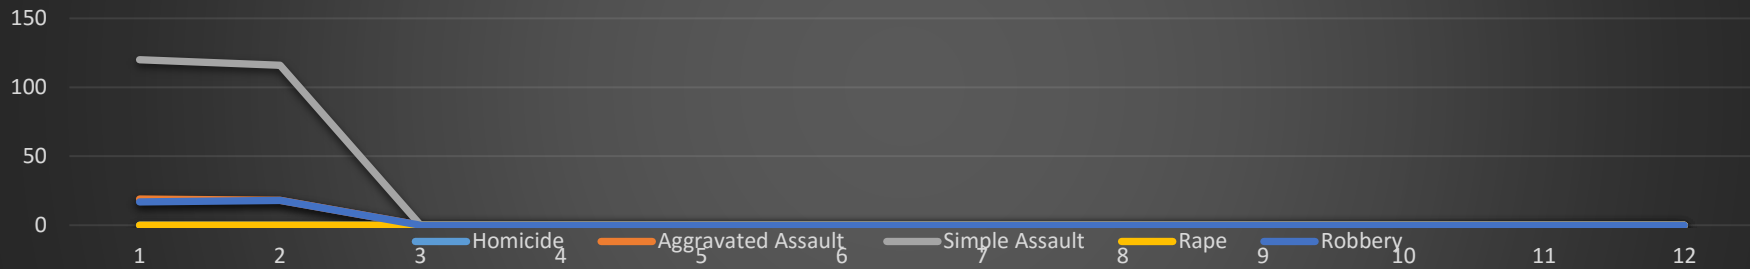

East Point Police Department Crime Stats 2019

Person Crimes	January	February	March	April	May	June	July	August	September	October	November	December	YTD
Homicide	0	0	0	0	0	0	0	0	0	0	0	0	0
Aggravated Assault	19	18	0	0	0	0	0	0	0	0	0	0	37
Simple Assault	120	116	0	0	0	0	0	0	0	0	0	0	236
Rape	0	0	0	0	0	0	0	0	0	0	0	0	0
Robbery	17	18	0	0	0	0	0	0	0	0	0	0	35
Property Crimes	January	February	March	April	May	June	July	August	September	October	November	December	YTD
Burglary	48	30	0	0	0	0	0	0	0	0	0	0	78
Motor Vehicle Theft	88	47	0	0	0	0	0	0	0	0	0	0	135
Larceny thefts	240	172	0	0	0	0	0	0	0	0	0	0	412
TOTAL CRIMES	532	401	0	0	0	0	0	0	0	0	0	0	933

Persons Crimes