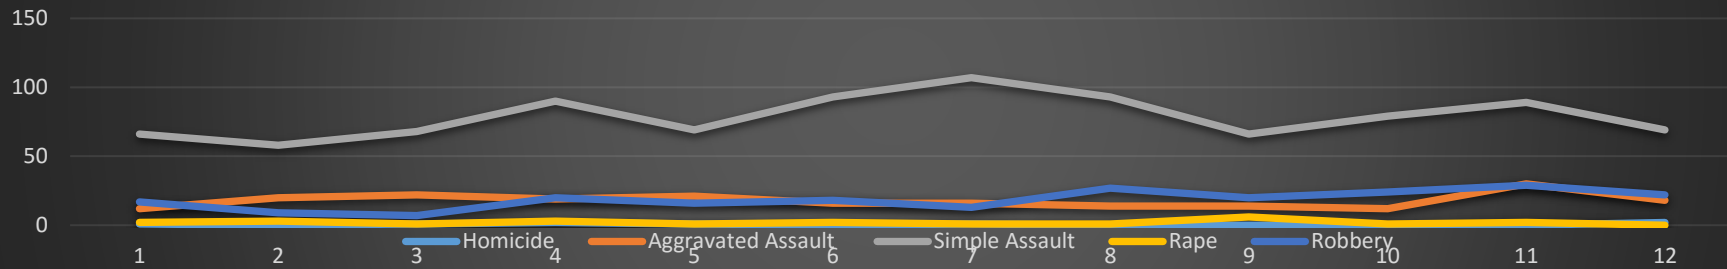

East Point Police Department Crime Stats 2017

Person Crimes	January	February	March	April	May	June	July	August	September	October	November	December	YTD
Homicide	1	0	1	2	1	0	1	0	0	0	0	2	8
Aggravated Assault	12	20	22	19	21	16	16	14	14	12	30	18	214
Simple Assault	66	58	68	90	69	93	107	93	66	79	89	69	947
Rape	2	3	1	3	1	2	1	1	6	1	2	0	23
Robbery	17	9	7	20	16	18	13	27	20	24	29	22	222
Property Crimes	January	February	March	April	May	June	July	August	September	October	November	December	YTD
Burglary	43	40	26	34	36	28	27	36	43	62	60	48	483
Motor Vehicle Theft	48	34	35	40	33	36	52	41	40	44	46	44	493
Larceny thefts	201	195	202	228	255	244	299	341	263	306	303	323	3160
TOTAL CRIMES	390	359	362	436	432	437	516	553	452	528	559	526	5550

Persons Crimes