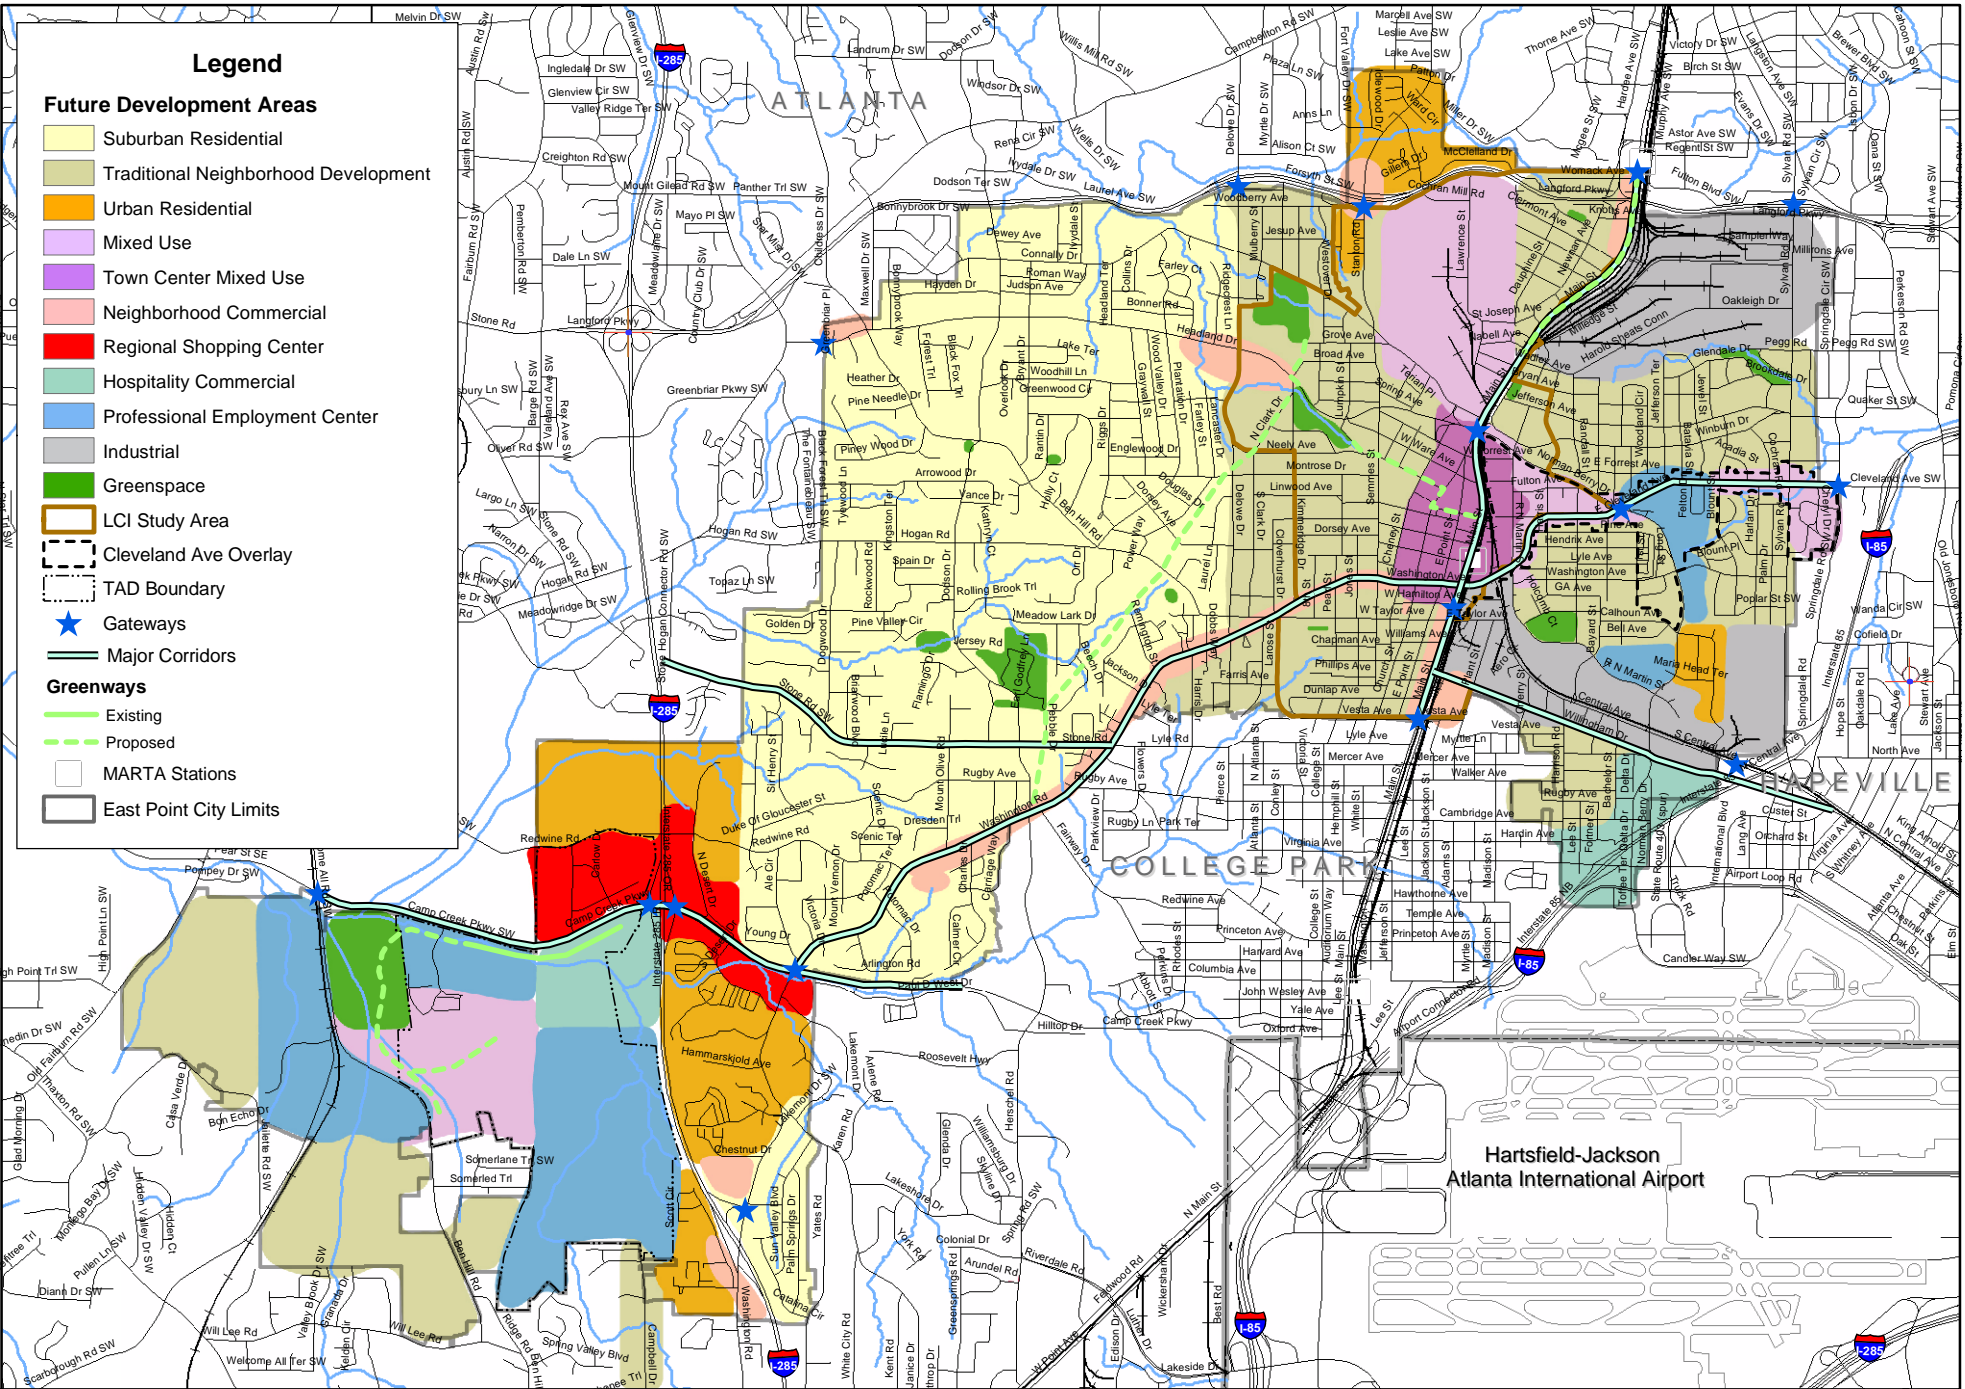

# Future Development Map, City of East Point

## Legend

### Future Development Areas

- Suburban Residential
  - Traditional Neighborhood Development
  - Urban Residential
  - Mixed Use
  - Town Center Mixed Use
  - Neighborhood Commercial
  - Regional Shopping Center
  - Hospitality Commercial
  - Professional Employment Center
  - Industrial
  - Greenspace
  - LCI Study Area
  - Cleveland Ave Overlay
  - TAD Boundary
  - Gateways
  - Major Corridors
- ### Greenways
- Existing
  - Proposed
  - MARTA Stations
  - East Point City Limits